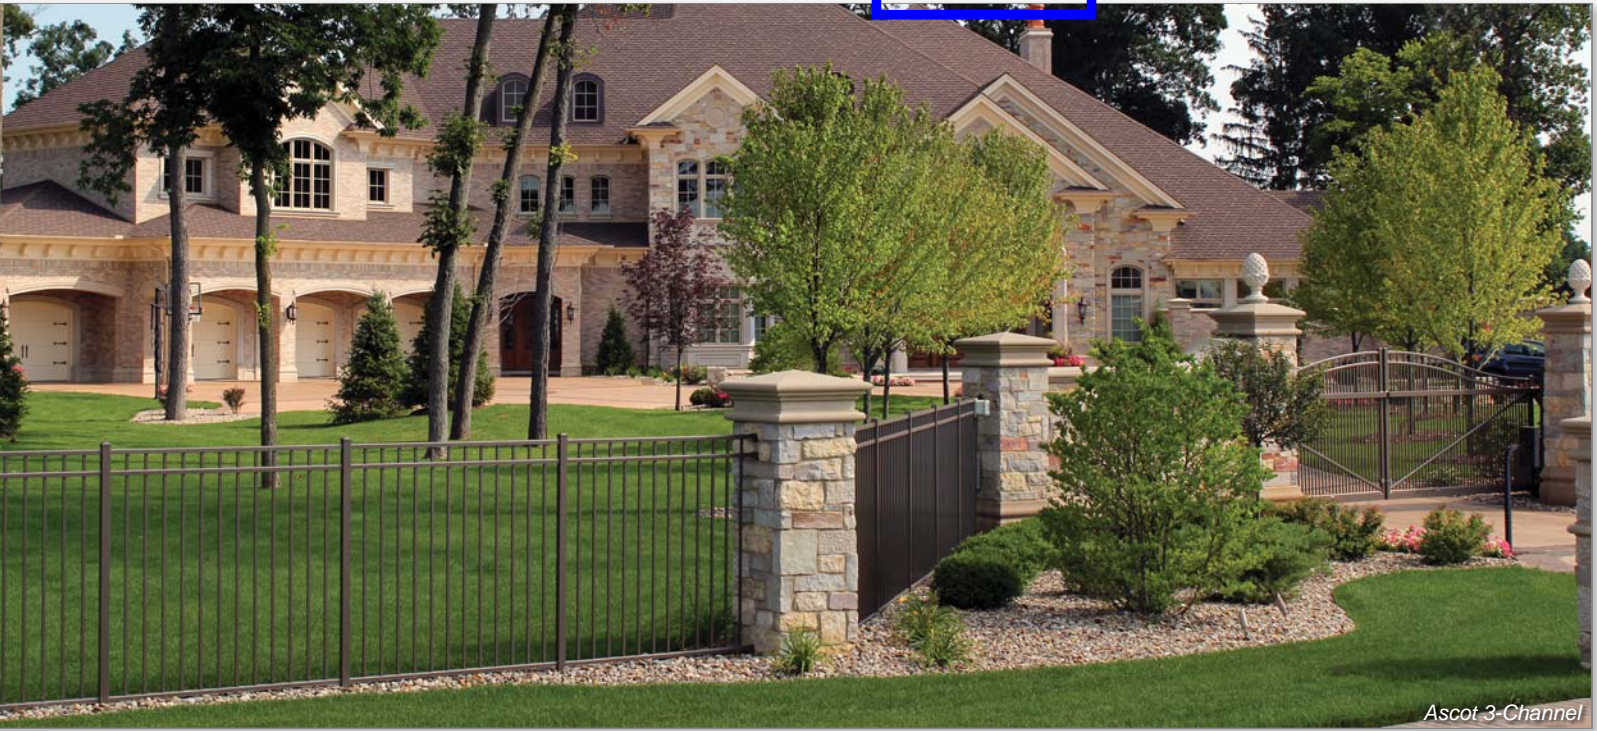

ELEGANCE

VERSATILITY

DURABILITY

SECURITY

PEACE OF MIND

QUALITY FENCE & RAILING PRODUCTS

ALL ALUMI-GUARD PRODUCTS
ARE MADE IN THE UNITED STATES OF AMERICA

*Lasting
Beauty*

ELEGANCE

VERSATILITY

DURABILITY

SECURITY

PEACE OF MIND

FLAT TOP

ASCOT › CANTERBURY › FAIRMOUNT

Ascot 3-Channel

Canterbury

Ascot Puppy Picket

Canterbury

Canterbury

Ascot 3-Channel

Canterbury

Elegantly

crafted, versatile, and durable; Alumi-Guard's maintenance-free, powder coated Ornamental Aluminum Fence and Estate Gates are the ideal choice to complement your home, pool, and landscape design - while offering boundary definition and security.